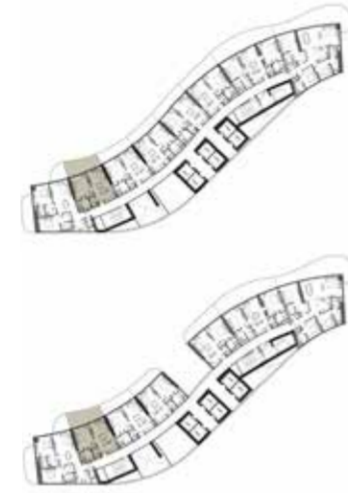

DAMAC BAY BY CA

DAMAC BAY BY CAVALLI

1-BEDROOM LUXURY

TYPE 01

TOWER A:
LEVELS:
2,6,12,15,21,25,29,36,38,40

TOWER B:
LEVELS:
2,8,12,19,21,29,32,36,39

TOWER A:
LEVEL:
18

TOWER B:
LEVEL:
14

1-BEDROOM LUXURY

TYPE 03

TOWER A:
LEVELS:
2,6,12,15,21,25,29,36,38,40

TOWER B:
LEVELS:
2,8,12,19,21,29,32,36,39

TYPE 02

TOWER A:
LEVELS:
2,6,12,15,21,25,29,36,38,40

TOWER B:
LEVELS:
2,8,12,19,21,29,32,36,39