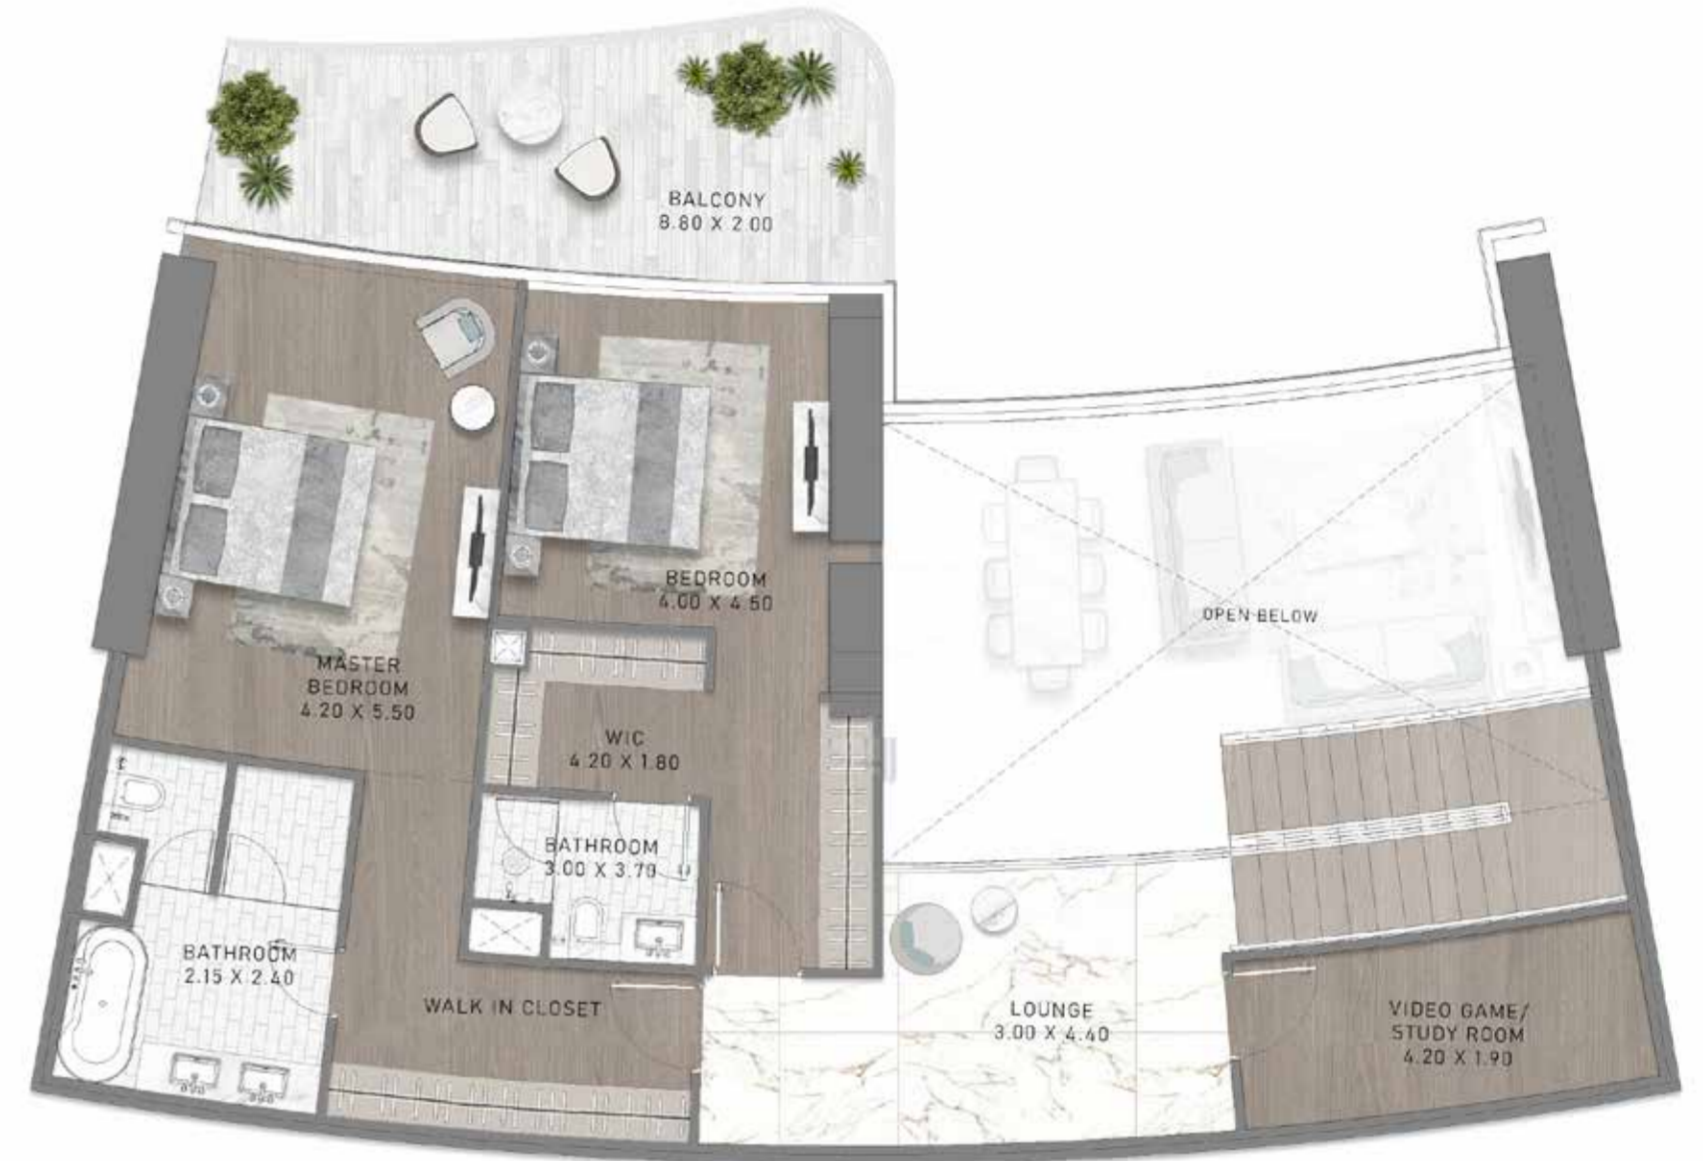

UPPER FLOOR

SUPER LUXURY
SKY GARDEN 2
BALCONY TYPE 1
TOWER C:
LEVEL:
48

3-BEDROOM SUPER LUXURY DUPLEX

TYPE 05

LOWER FLOOR

**SUPER LUXURY
SKY GARDEN 2
BALCONY TYPE 2
TOWER C:**
LEVEL:
49

3-BEDROOM SUPER LUXURY DUPLEX