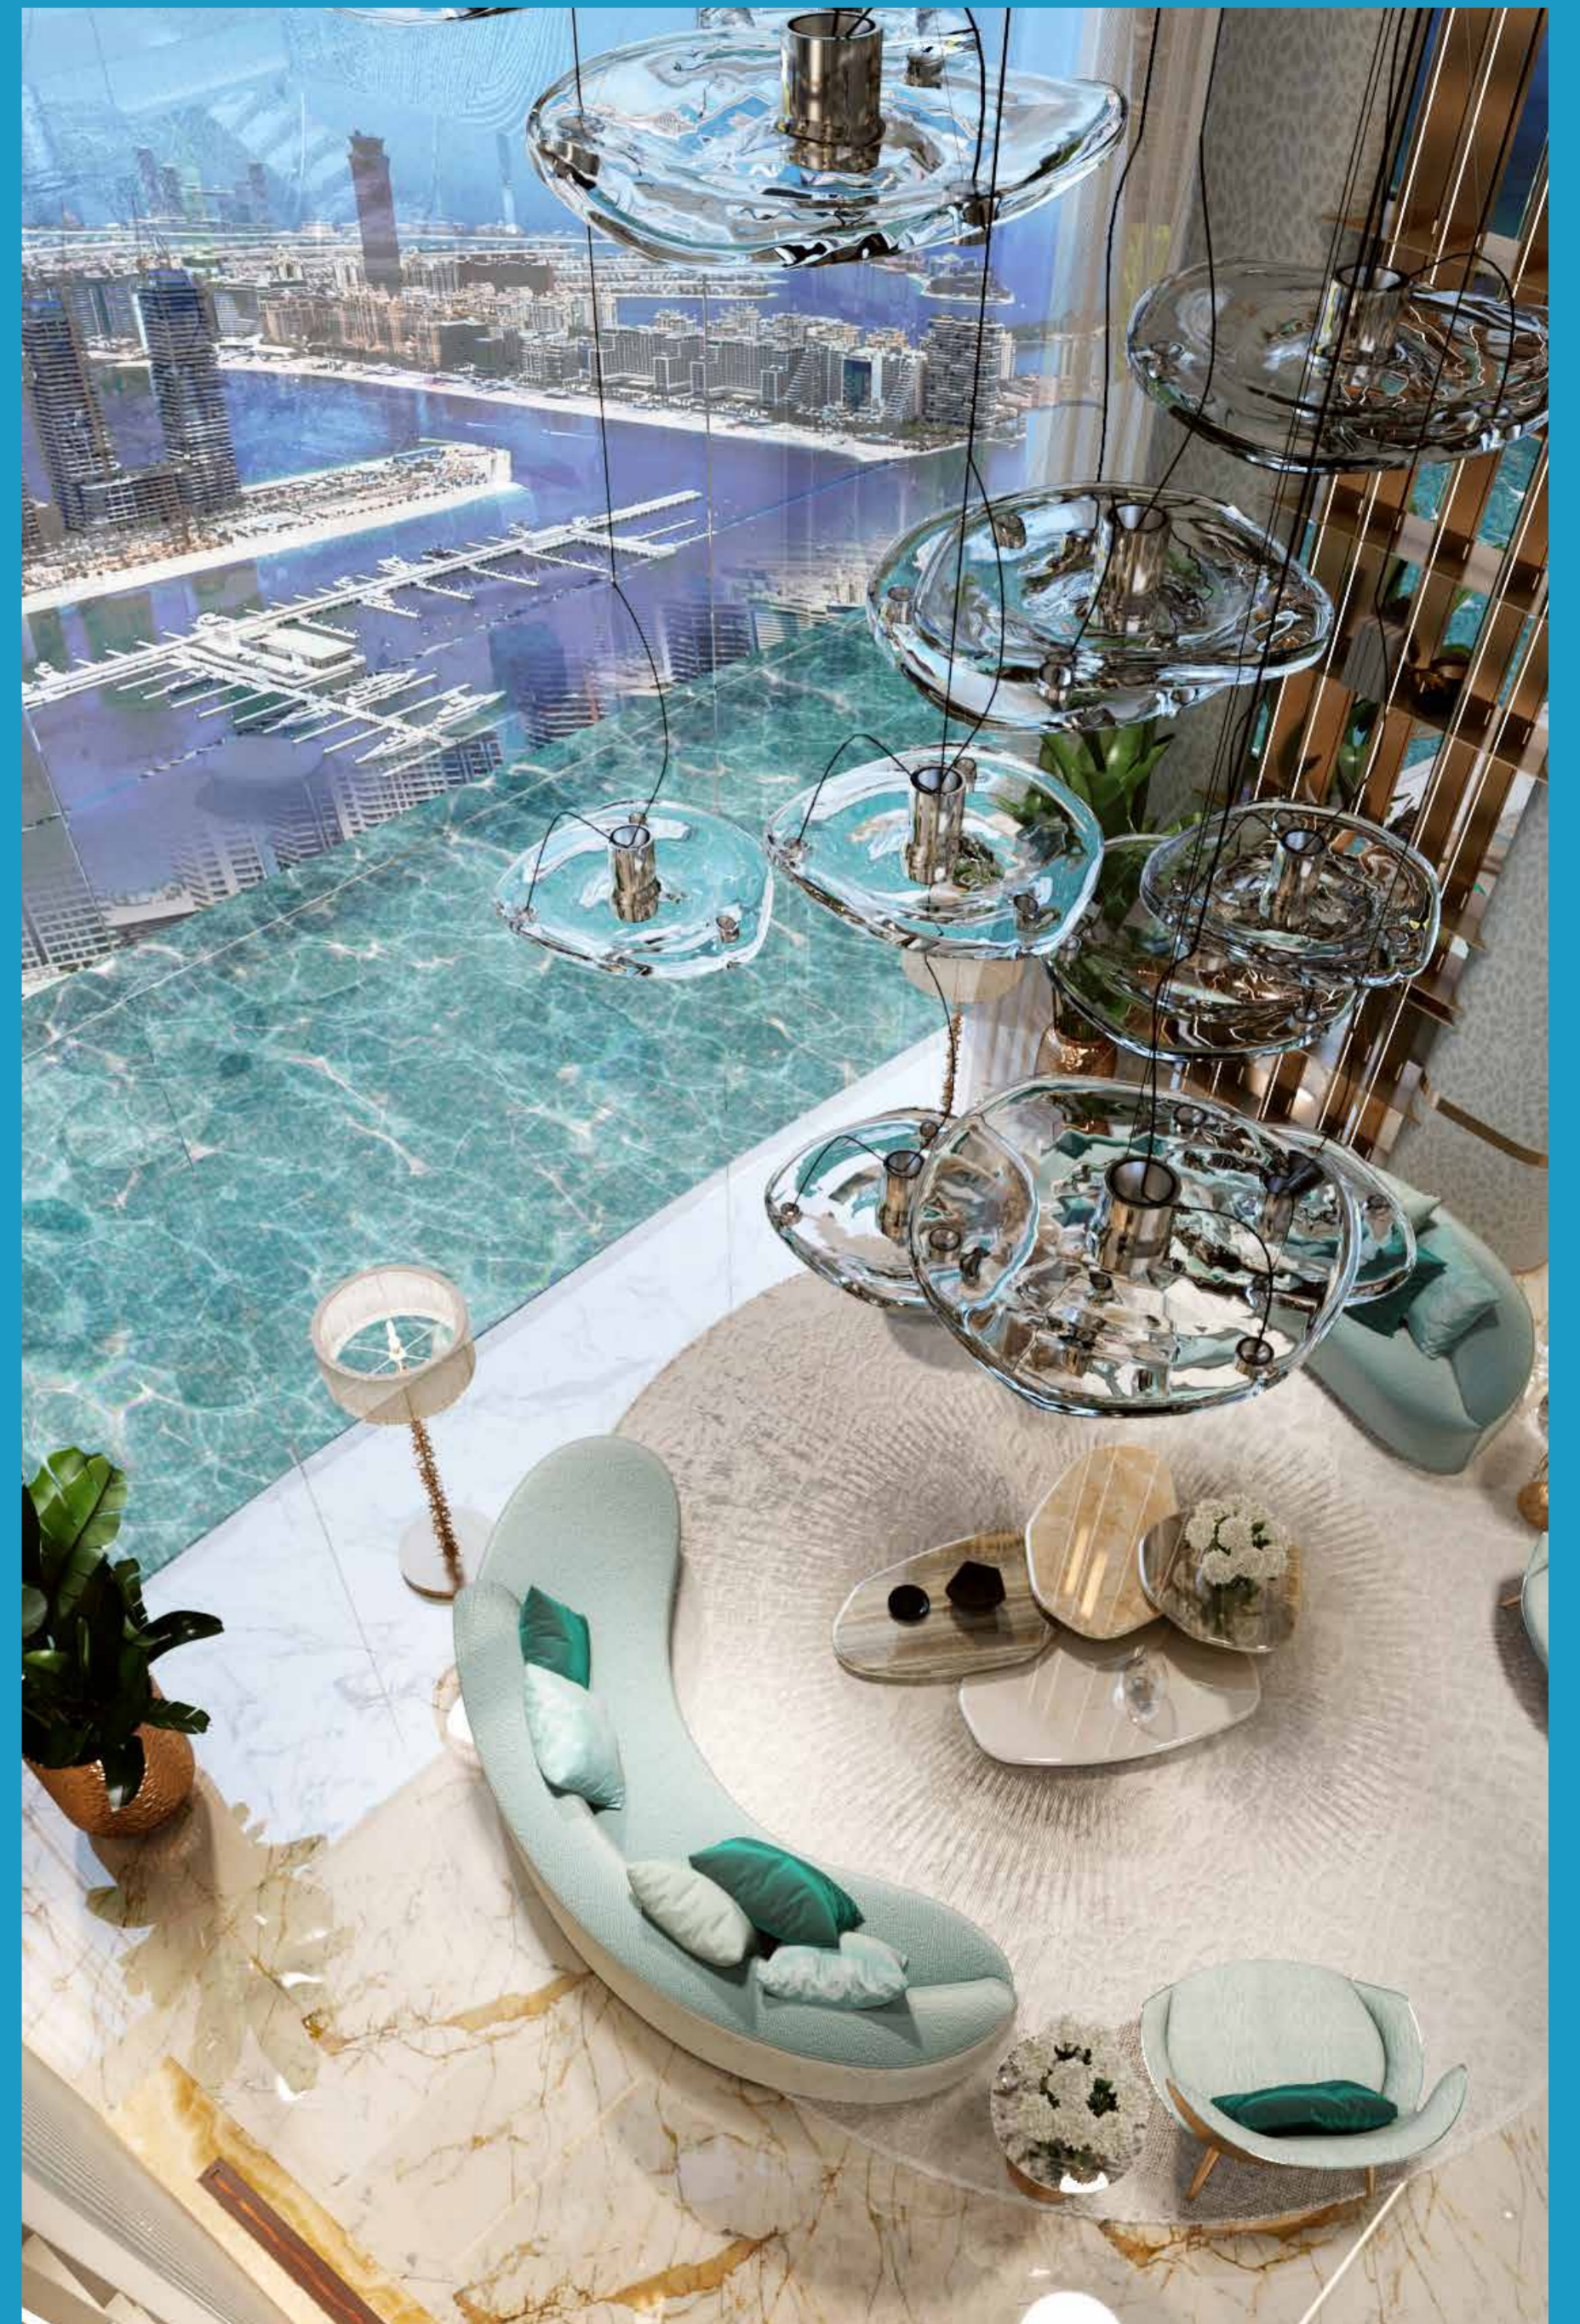

A WORLD
OF YOUR
OWN

Surround yourself with
the sky, the sun and
the sea, on an island
of happiness that
you have created
for yourself.